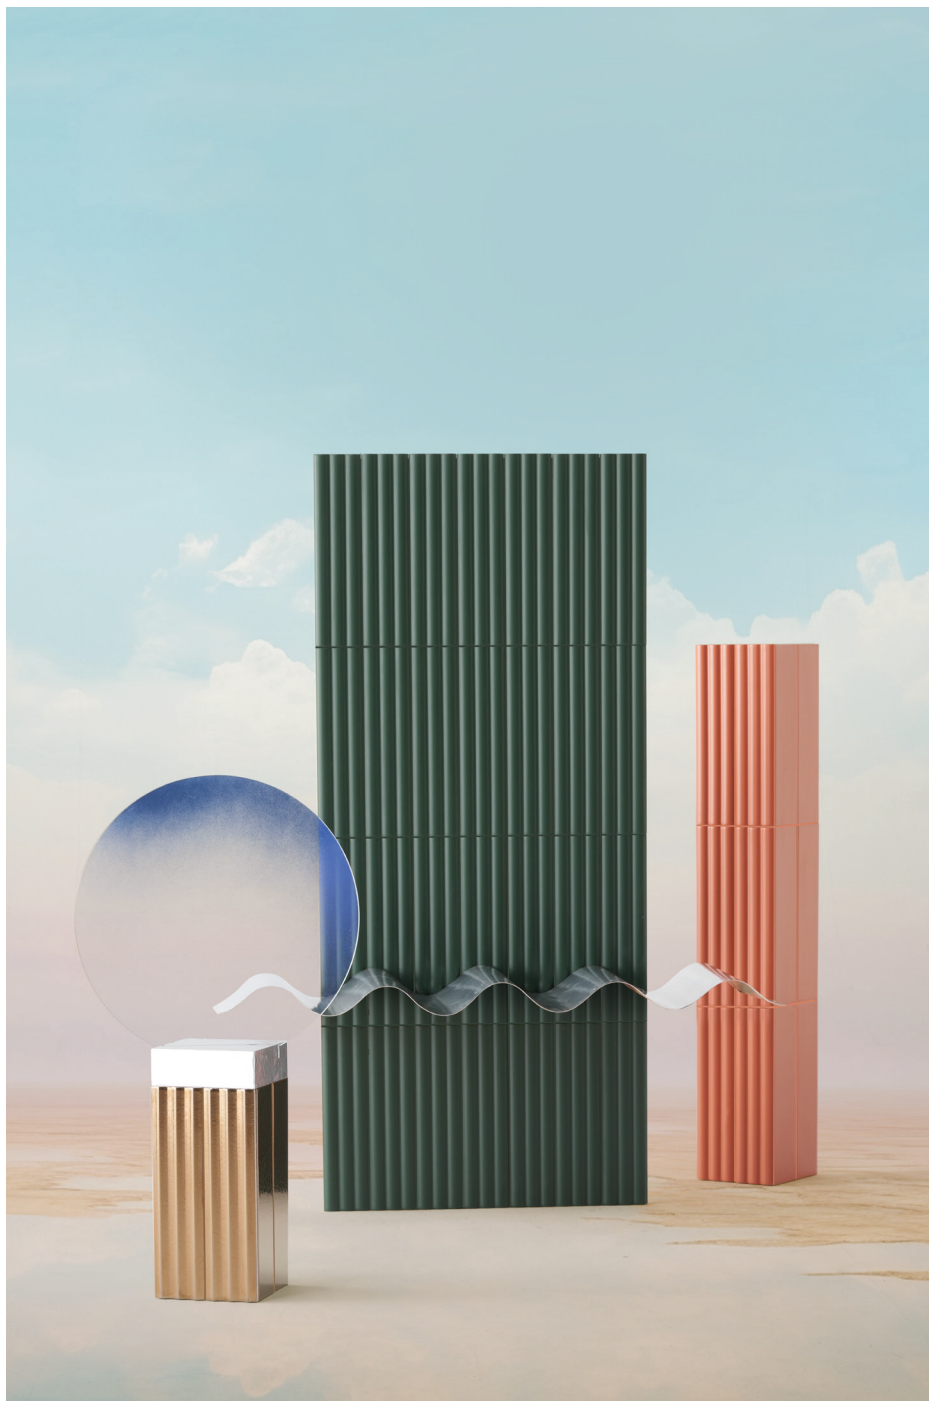

Rivestimento in pasta bianca
white body wall tiles

MAREA

FULL VERSION

7,5X30CM
3"X11.8"

8/13MM

QUINTESSENZA
— CERAMICHE —

www.quintessenzaceramiche.it

alta-marea terra matt, alta-marea smeraldo matt, bassa-marea oro

MAREA FULL VERSION

Marea is a new white enamel body ceramic collection in a 7.5x30 cm format, available in 3 structures: a smooth base finish, a convex structure with a matt finish and a concave structure with a gloss finish.

Its meticulous, sculptural three-dimensionality allows you to create distinctively contemporar environments with elegant and sophisticated decorative effects by alternating the different structures.

The collection has been expanded with four new shades: light grey, sugar paper blue, earth and emerald, as well as gold. All of which encourage combinations with a refined taste that are anything but obvious.

The gold tone also has a special craquelé effect that gives these ceramics a retro mood that is simultaneously prestigious.

MAREA FULL VERSION

Rivestimento in pasta bianca
White body wall tiles

7,5X30CM
3"X11.8"